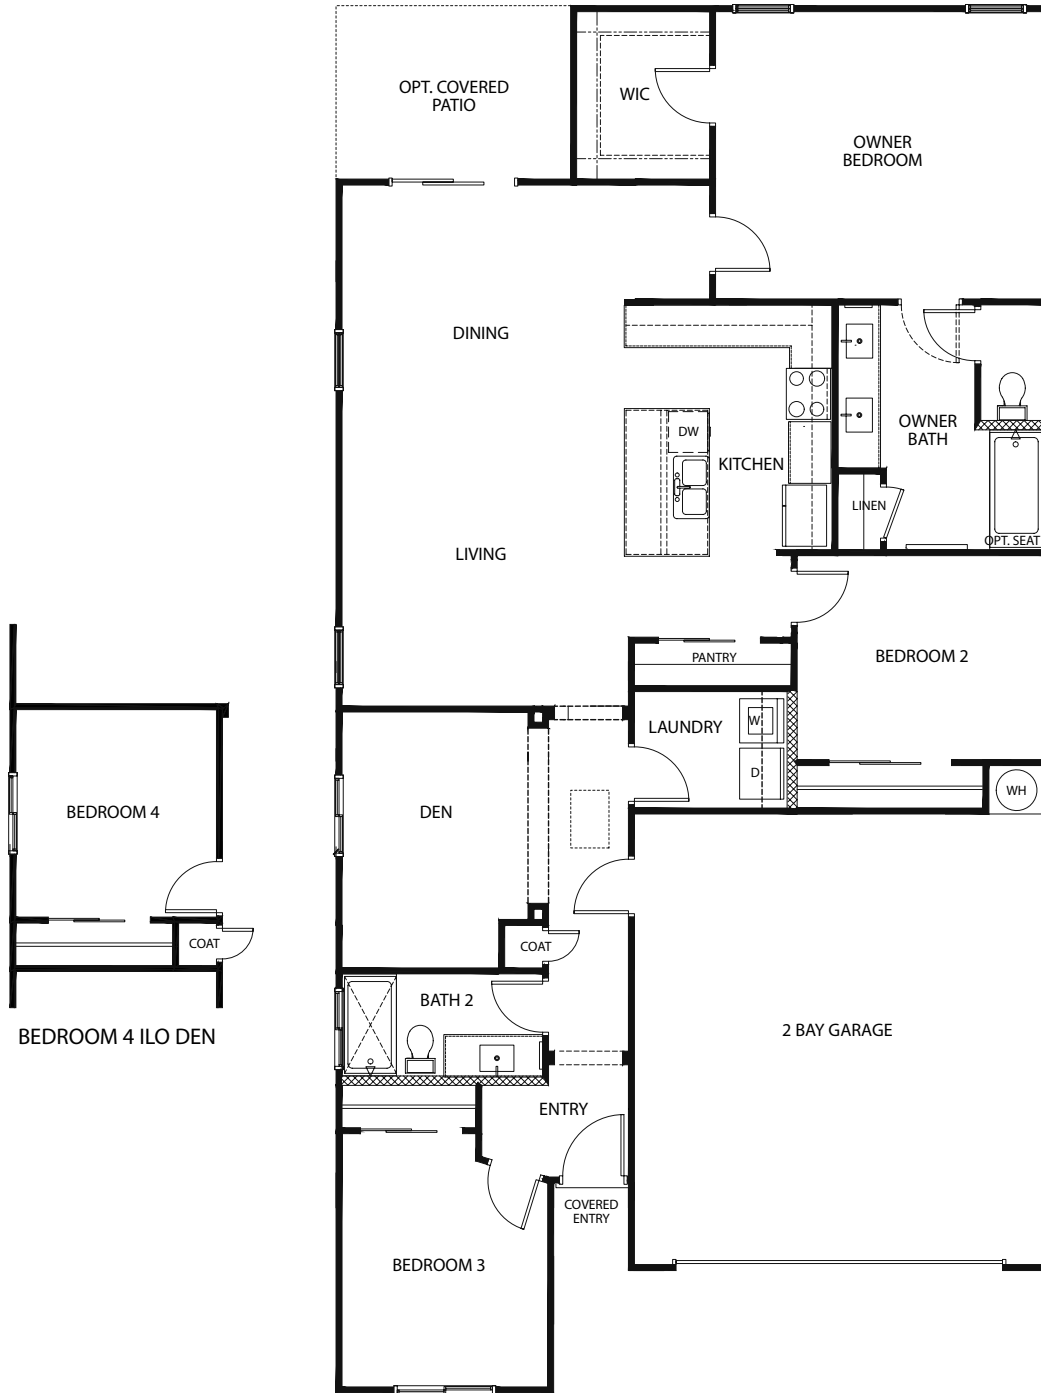

MELODY AT CADENCE

BRIO

Approx. 1,656 Sq. Ft. | 1 Story | 3-4 Bedrooms | 2 Baths | 2-Bay Garage

PRELIMINARY

SBHLV.COM · SALES@SBHLV.COM · 702-216-0007

Plans, products, prices, maps and designs may change without notice. Floor Plans and Elevations may vary substantially from those shown.