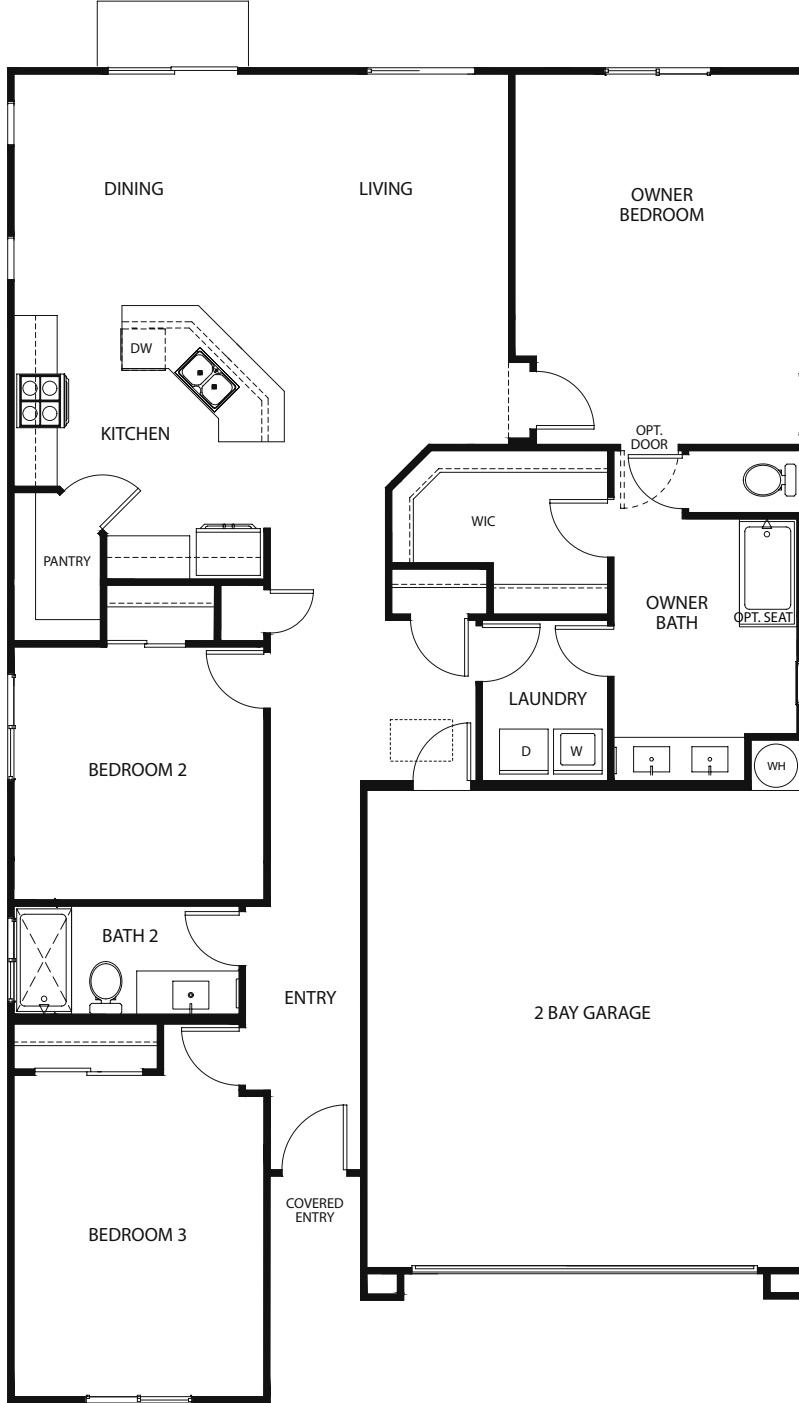

MELODY AT CADENCE

LYRIC

Approx. 1,662 Sq. Ft. | 1 Story | 3 Bedrooms | 2 Baths | 2-Bay Garage

PRELIMINARY

SBHLV.COM · SALES@SBHLV.COM · 702-216-0007

Plans, products, prices, maps and designs may change without notice. Floor Plans and Elevations may vary substantially from those shown.