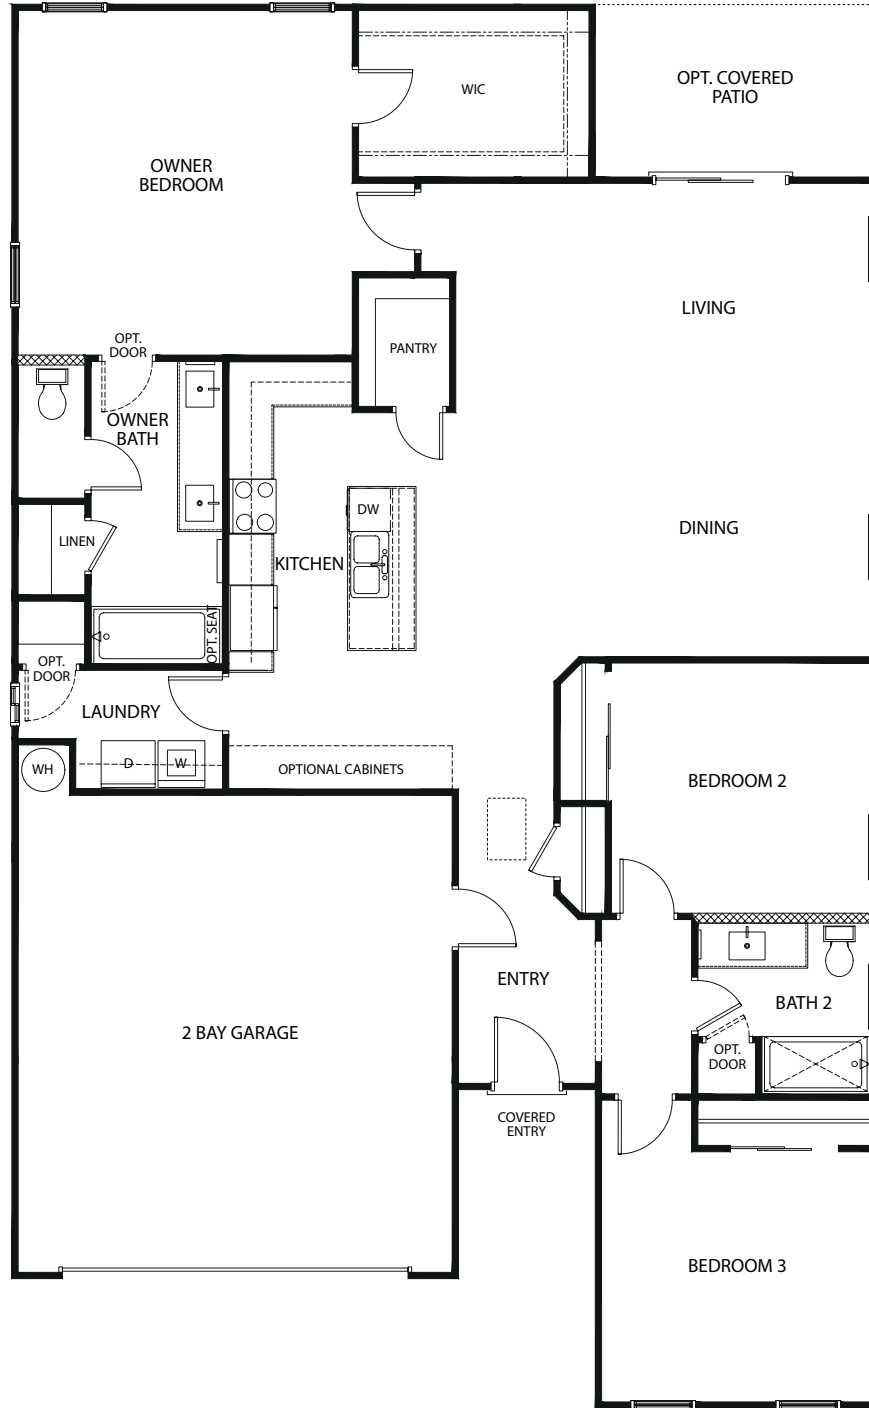

MELODY AT CADENCE

TEMPO

Approx. 1,813 Sq. Ft. | 1 Story | 3 Bedrooms | 2 Baths | 2-Bay Garage

PRELIMINARY

SBHLV.COM · SALES@SBHLV.COM · 702-216-0007

Plans, products, prices, maps and designs may change without notice. Floor Plans and Elevations may vary substantially from those shown.